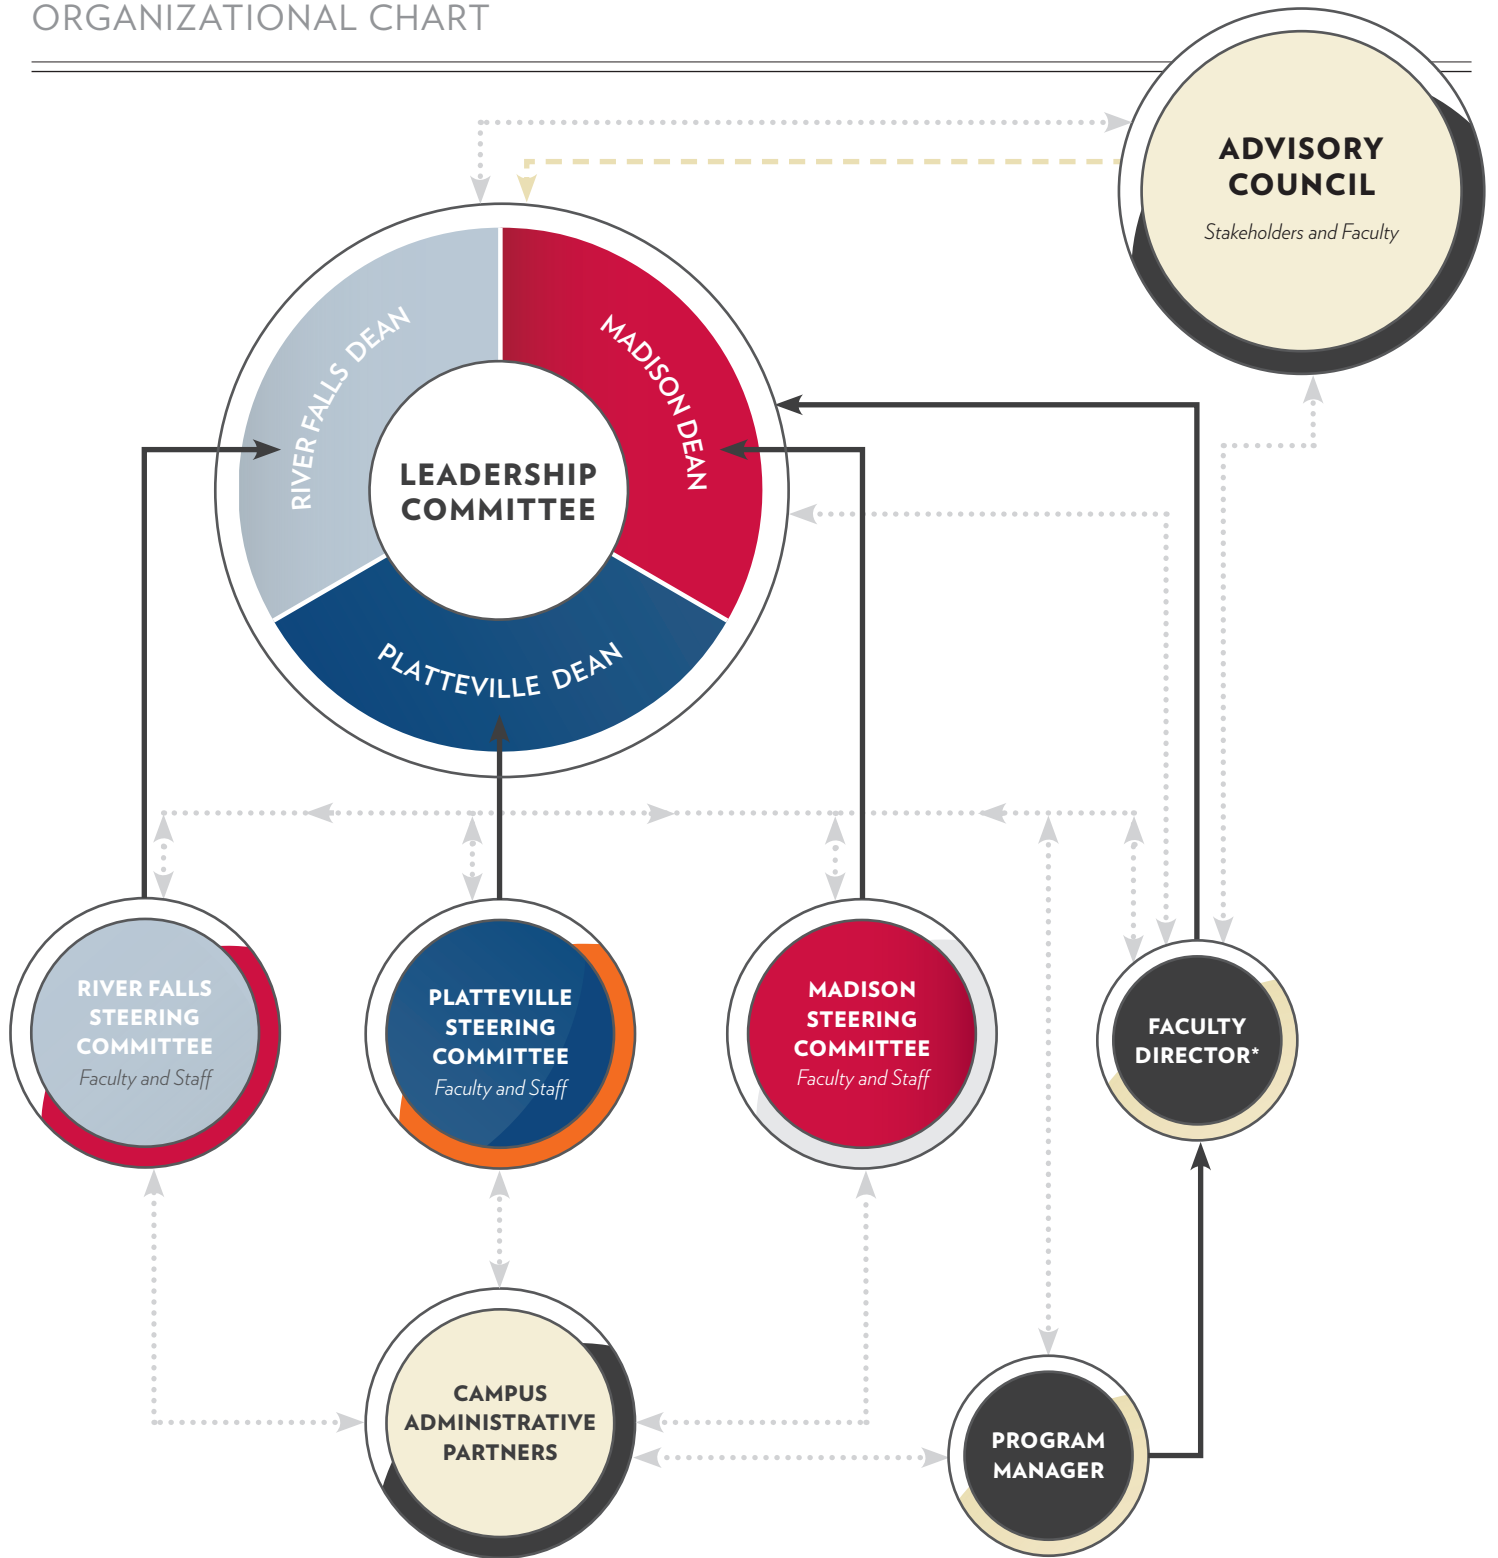

DAIRY INNOVATION HUB

ORGANIZATIONAL CHART

- Direct reporting
- - - Advisory
- Open communication

*The faculty director will report directly to the leadership committee member affiliated with his/her home institution.